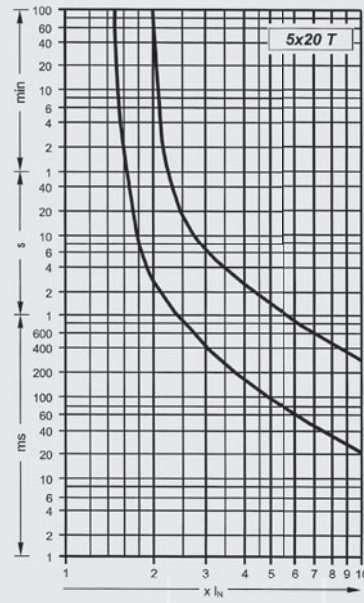

DIMENSIONS

SIZE

A

B

5x20

5

20

6x32

6

32

MINIATURE FUSES WITH GLASS BODY

t-I CHARACTERISTICS

5x20-6x32

5x20 t-I CHARACTERISTICS

CLASS F (fast acting)

CLASS T (time lag)