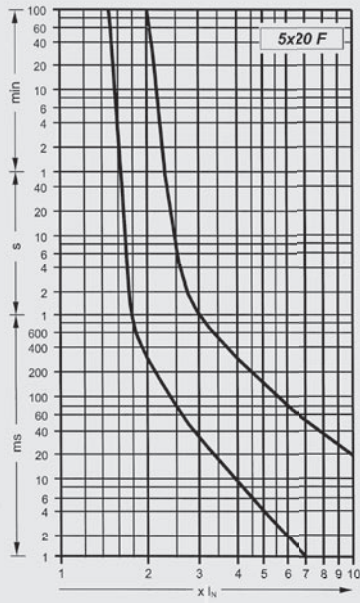

DIMENSIONS

SIZE

A

B

5x20

5

20

6x32

6

32

MINIATURE FUSES WITH GLASS BODY

t-I CHARACTERISTICS

5x20-6x32

5x20 t-I CHARACTERISTICS

CLASS F (fast acting)

CLASS T (time lag)